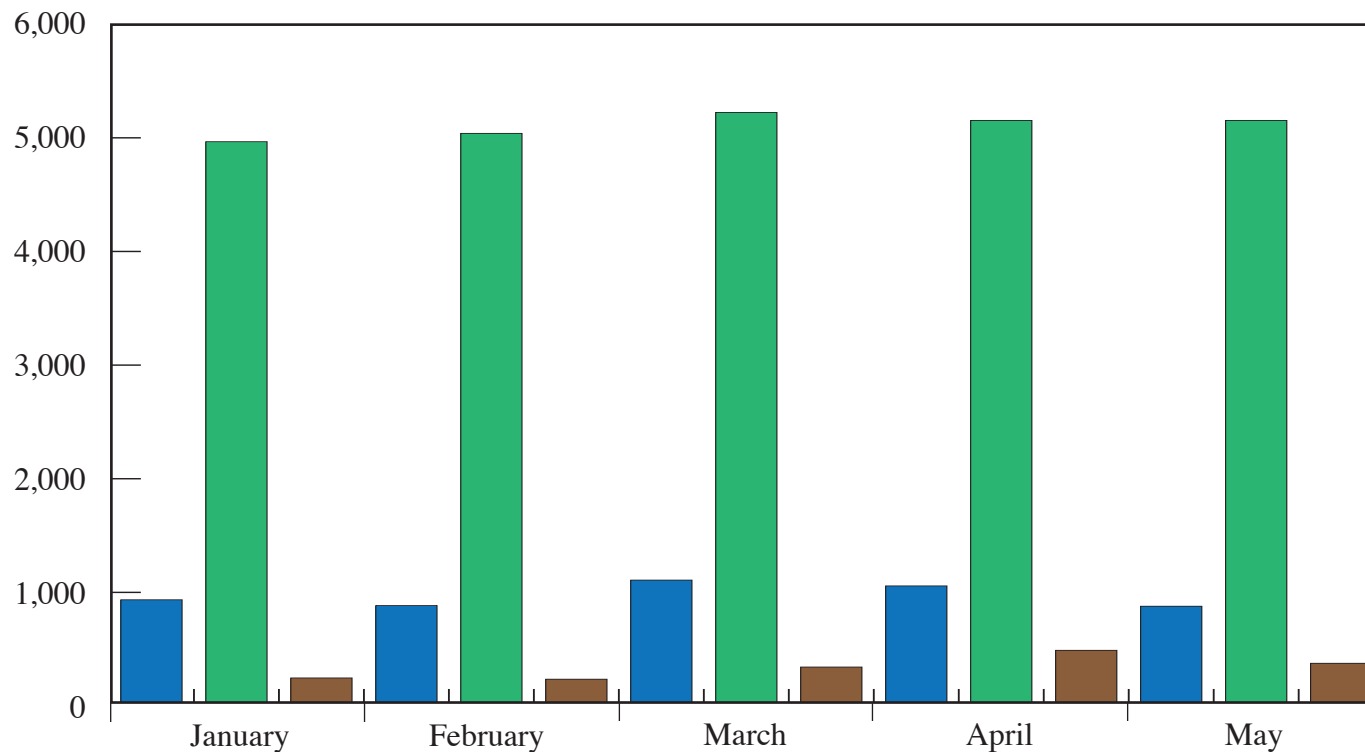

Market Activity by Month

Kane County, IL

■ New Listings 2009 ■ Active Inventory 2009 ■ Accepted Offers (AO) 2009

FILTER: Property Types: *Single Family Houses, Condominiums, Town Homes* Area: *Kane (3712)*